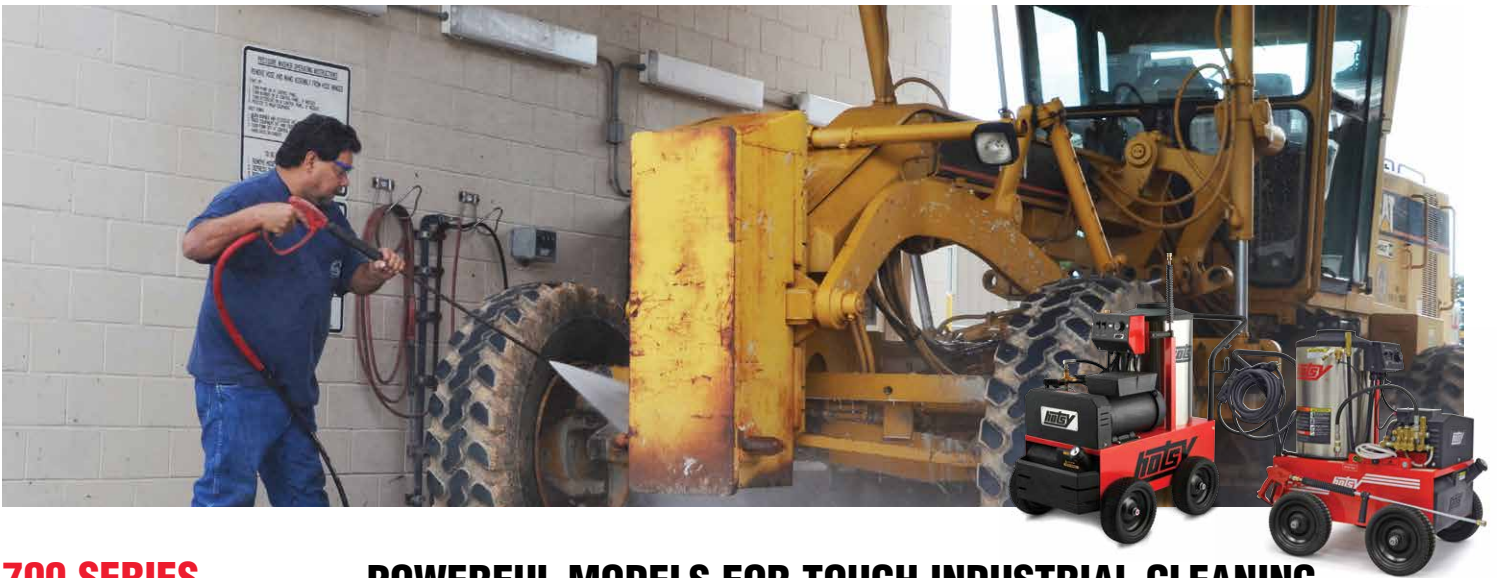

700 SERIES

Hot-Water **ELECTRIC** Belt Drive Models

POWERFUL MODELS FOR TOUGH INDUSTRIAL CLEANING.

■ Electric-Powered ■ 3.0 to 3.5 GPM @ 2000 to 3000 PSI ■ Electric Start

MODEL	PART NO.	GPM	PSI	HP	VOLT/ PH	AMPS	FUEL	BTU/HR	PUMP MODEL	DRIVE	PORTABILITY	DIMENSIONS (LXWXH)	SHIP WT (LBS)
795SS	1.109-039.0	3.5	2000	5	230/1	24	Oil	289,900	HB4025R	Belt	Std	37"x28"x45.5"	455
797SS	1.109-180.0	3.5	2000	5	230/1	24	Oil	289,900	HM3840R.3	Belt	Std	46"x29"x42.5"	510
797SS-208	1.109-181.0	3.5	2000	5	208/1	27	Oil	289,900	HM3840R.3	Belt	Std	46"x29"x42.5"	513
895SS	1.109-077.0	3.5	3000	8.2	230/1	36	Oil	289,900	HM3840R.3	Belt	Std	37"x28"x45.5"	480
897SS	1.109-182.0	3.2	3000	6.2	230/1	28	Oil	255,000	HM3840R.3	Belt	Std	37"x28"x45.5"	517
897SS-208	1.109-183.0	3.2	3000	6.2	208/1	29	Oil	255,000	HM3840R.3	Belt	Std	50"x29"x42.5"	520

SS = Stainless Steel

DETERGENTS

To clean like a pro, you need to include detergents. Hotsy offers a full line of detergents for cleaning grease, dirt, road grime, aluminum, sanitation and so much more. Our detergents help you clean faster and save money.

PARTS & ACCESSORIES

Clean faster and more efficiently with pressure washer accessories like flat surface cleaners and turbo nozzles.

SERVICE

Hotsy factory-trained technicians keep your equipment running with on-site or in shop maintenance and tune-ups. Plus, we repair all brands.

Hotsy

The Pressure Washer The Pros Use.
EST. 1970

HOTSY.COM

Tel: 800.525.1976

Fax: 888.880.9631

Email: info@hotsy.com

Distributed by:

NOTE: We are constantly improving and updating our products. Consequently, pictures, features & specifications in this brochure may differ slightly from current models. Flow rates & pressure ratings may vary due to variances allowed by manufacturers of our machine components. We meet the CETA testing specs for machine performance at +10% and in some cases are tighter within +_ 5% of listed specifications.

Specifications & product descriptions subject to change without notice. Hotsy's manufacturing facilities have established and apply a quality and environmental management system to be ISO 9001:2008 and ISO 14001:2001 certified.

VISIT US ONLINE

Facebook/Instagram [HotsyCleaningSystems](#)

LinkedIn [Hotsy-Corp](#)

Twitter [TheHotsyMan](#)

YouTube [HotsyCleaningSystems](#)

Get Hotsy Email Bit.ly/GetHotsy

© 2023 Kärcher North America
P/N HOT_700 Effective 01/23