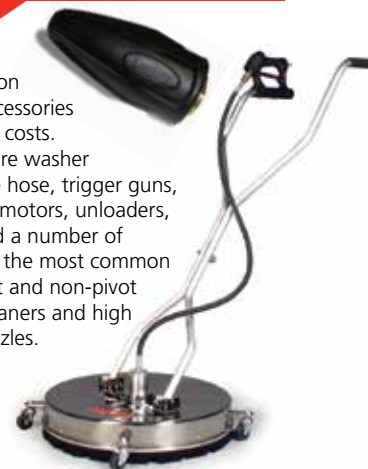

SERVICE & REPAIR

Hotsy has more than 170 local dealers in North America, all factory-trained to properly evaluate your high-pressure cleaning needs.

Hotsy has factory-trained service technicians who will provide on-site maintenance for your cleaning equipment. Our techs have most common replacement parts on their service truck, and will quickly have your washer running smoothly.

FIND OUT MORE ONLINE: HOTSY.COM

Distributed by: