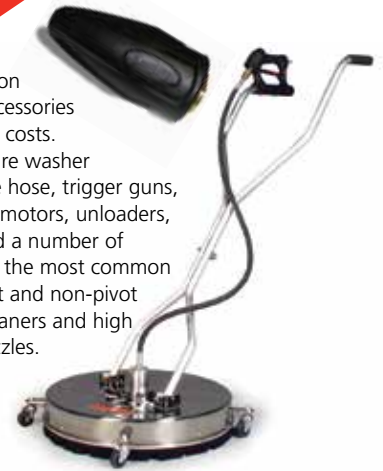

SERVICE & REPAIR

Hotsy has more than 170 local dealers in North America, all factory-trained to properly evaluate your high-pressure cleaning needs.

Hotsy has factory-trained service technicians who will provide on-site maintenance for your cleaning equipment. Our techs have most common replacement parts on their service truck, and will quickly have your washer running smoothly.

FIND OUT MORE ONLINE: HOTSY.COM

hotsy *Nothing Cleans Like a Hotsy!*

Tel: (800) 525-1976 Fax: (888) 880-9631
www.Hotsy.com email: info@Hotsy.com

P/N 8.941-575.0 Effective 12/14

Specifications & product descriptions subject to change without notice. Hotsy's manufacturing facilities have established and apply a quality and environmental management system to be ISO 9001:2008 and ISO 14001:2001 certified.

A member of KÄRCHER North America

©2014 Hotsy

NOTE: We are constantly improving and updating our products. Consequently, pictures, features and specifications in this brochure may differ slightly from current models. Flow rates and pressure ratings may vary due to variances allowed by manufacturers of our machine components. We attempt to keep our machine performance within ±10% of listed specifications.

Distributed by: