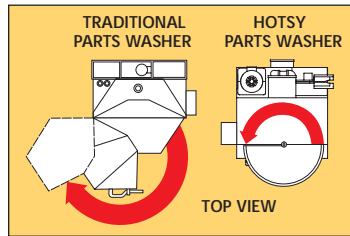

7650 SERIES Front-Load Automatic Parts Washers

■ 750-Pound Load Capacity ■ 208V or 230V, 1 PH; 208V, 230V, 460V or 575V, 3PH ■ 50-Gallon Sump Capacity ■ 6 kW Heater

An Automatic, Cost-Effective Parts Cleaning Solution

Efficient and solvent-free automatic parts cleaning

Say goodbye to dirty, time-consuming manual cleaning with a Hotsy 7650 Series Front-Load Automatic Parts Washer. That means trained technicians can concentrate on more productive work. Hotsy's automatic parts washers combine hot water and modern detergents to give you cleaning action that's far more powerful than any solvent.

Ask your Hotsy Rep for details on the **EXTENDED 1-YR LABOR WARRANTY** with exclusive use of Hotsy Detergents!

Hotsy's unique internal roll-away door saves floor space and prevents wash water from dripping on the shop floor

Clean better with Hotsy TubMate detergents

Hotsy offers a complete line of biodegradable TubMate detergents to give you a total parts-washing solution. TubMate detergents are specially formulated to give you the best cleaning action at temperatures as low as 110°F, which means significant savings in energy costs. TubMate detergents contain a blend of rust and corrosion inhibitors to help protect your machine and parts, as well as a defoamer to prevent foaming in the machine.

Hotsy TubMate detergents are environmentally safe to use because they contain no caustic soda, caustic potash, phenolics, chlorinated solvents or heavy metals. And since they're highly concentrated, a little goes a long way.

SPECIFICATIONS

MODEL	WORKING HEIGHT	TURNTABLE DIAMETER	VOLT/PH	AMPS	SHIP WT (lbs)
7650	40"	28"	230/1	38	850
7651	40"	28"	208/1	40	850
7652	40"	28"	230/3	23	850
7653	40"	28"	460/3	11	850
7654	40"	28"	575/3	9	850
7655	40"	28"	208/3	24	850

Dimensions: 75"H x 50" W x 51"D

OPTIONS for 7650 SERIES

- **Filtration & Sump Sweep** quickly removes sediment from the sump floor through 100 or 200 GPM filters to help extend the life of wash water
- **Two-Tier Turntable** adds second turntable for greater capacity
- **Heater & Skimmer Timers** (24 hour / 7 day)
- **Automatic Water Fill** automatically adds water if water level drops
- **Hour Meter** displays elapsed time
- **60 Mesh Debris Screen Tray Insert** provides more thorough screening of sump solution
- **Rubber Turntable Mats** to protect parts being cleaned
- **Wastewater Drum Evaporator** is ideal for eliminating very low volumes of wastewater for drying sludge

Spend some time with a Hotsy Expert

Hotsy has more than 130 local distributors in North America, all factory-trained to properly evaluate your parts cleaning needs. Over 80% of Hotsy's distributors have been supporting Hotsy systems for more than 20 years.

This seasoned network of local service professionals will ensure you get the safest, most effective and most efficient cleaning solution to your specific cleaning need.