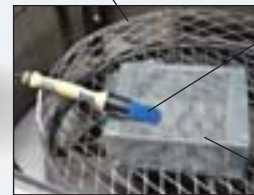

**Power scrub brush** (optional) makes short work of stubborn gasket material and baked-on carbon (shop air required)

**Containment ring** (standard) secures parts on turntable

**Hand detail brush** (optional) speeds cleaning of blind holes and recesses. Shown with small parts basket (standard)